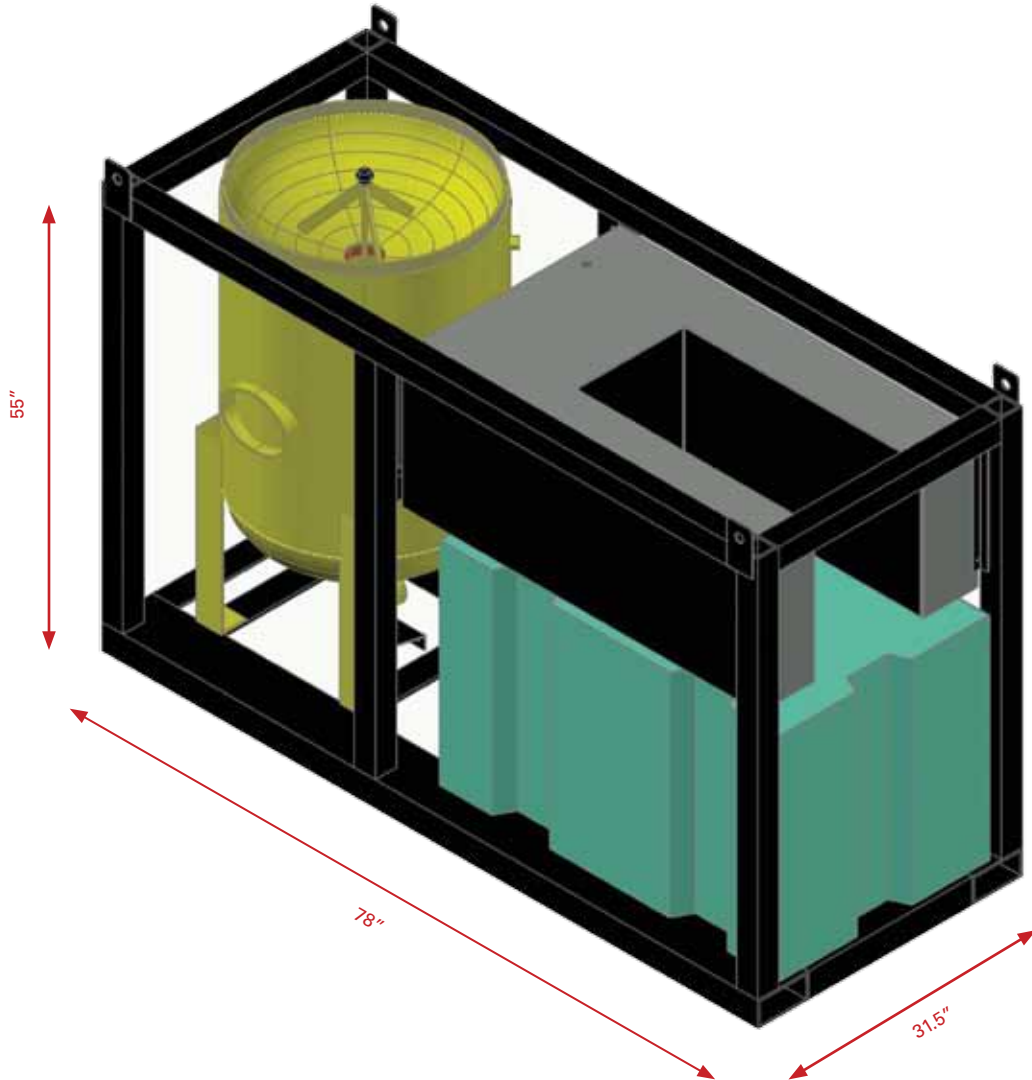

► **SPECIFICATIONS**

<b>DIMENSIONS</b>	78"L x 31.5W x 55"H
<b>WEIGHT</b>	1030 LBS DRY WEIGHT (468kg) – 2500 LBS WET WEIGHT (1089kg)
<b>BLAST POT CAPACITY</b>	7.6 cu ft TOTAL W/ WATER (.215m <sup>3</sup> )
<b>ABRASIVE GRIT CAPACITY</b>	6.0 cu ft GRIT ONLY (.170m <sup>3</sup> )
<b>FRESH WATER CAPACITY</b>	100 US GALLONS (378 liters)